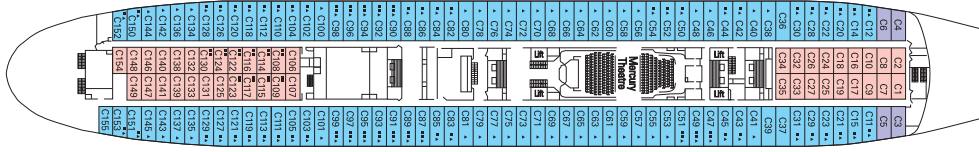

Sport activities	Seats	Use	Surface (m ²)	Deck
Fitness Center		Gymnasium, fitness center	42	Pool
Jogging Track		Jogging track		Sun
Shuffleboard		Shuffleboard		Lounge

Entertainment	Seats	Use	Surface (m ²)	Deck
Starlight Disco	129	Discotheque, bar	141	Lounge
Library and Card room		Library, reading room, game room		Pool
Shops		Jewellery, boutique		Lounge
Duty Free Shop		Duty Free		Lounge
Pluto's Play House		Children's playroom	117+65	Premier
Video Games		Video games room	25	Lounge
Photo Gallery		Photo gallery		Pool
Photo Shop		Photographer		Lounge
Seven Seas Casino	110	Roulette, Blackjack, slot machines	410	Lounge

532 Cabins - 1.492 Guests

Sun Deck

Pool Deck

Lounge Deck

Premier Deck

Continental Deck

Oceanic Deck

Restaurant Deck

Bahamas Deck

Cabin Categories

Cat.	Cabins	Deck
1	Inside with 4 lower beds	Oceanic
2	Inside with 2 lower beds	Bahamas
3	Outside with 2 bunk beds	Bahamas, Restaurant
4	Outside with 2 lower beds	Bahamas, Restaurant
5	Inside with 2 lower beds	Bahamas
6	Inside with 2 lower beds	Oceanic, Continental
7	Inside with 2 lower beds	Premier, Lounge
8	Outside with 2 lower beds	Bahamas, Restaurant, Oceanic, Continental
9	Outside with 2 lower beds	Continental, Premier
10	Outside with 2 lower beds	Premier
11	Mini Suite with 1 double bed	Premier, Lounge
12	Suite with 1 double bed	Premier

- 3rd bed available in Cat. 1-6-7-8-9-10-11-12
- 4th bed available in Cat. 1-6-7-8-9-10-11-12
- 5th bed available in Cat. 8-9-11
- Double bed available from Cat. 6

CABINS TYPES

- ▲ Sofa bed
- 3rd bed is a bunk bed
- 3rd and 4th beds are bunks
- H Cabin for disabled people