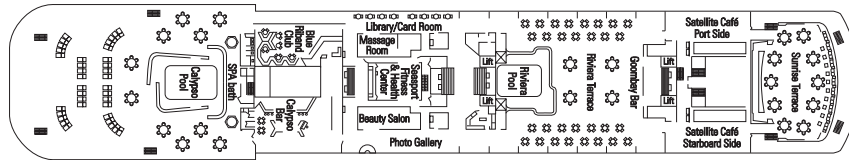

Lounge Deck