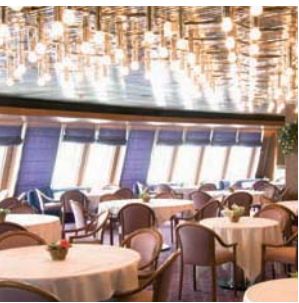

Technical characteristics of the ship

Gross tonnage	35.143 tons
Length	204,70 m
Beam	27,35 m
Number of passengers	1.064 (on double basis)
Total cabins	532
Crew	approximate 530 people
Maximum speed	19 knots
Voltage	110/220 Volts
Stabilizers	Yes
Passenger decks	8
Lifts	4
Swimming pools	1 outside, 1 inside / 2 SPA baths
Currency on board	Euro (Mediterranean) - Dollar (South Africa)

Public areas

Shuffleboard, jogging track, gymnasium, video games room, children's playroom, beauty salon, hairdresser, SPA baths, bars, restaurants, cafeteria, discotheque, theatre, casino, library, play and card room, photo gallery, shopping area.
Medical center. Duty Free Shops.

Cabin types

Suites
6 suites (43 m²)
Double bed that can be converted into two single beds (on request)
Night area and day area
Air conditioning
Spacious wardrobe
Bathroom with bathtub
TV, telephone, radio
Mini bar
Safe

Mini Suites
72 suites (18 m²)
Double bed that can be converted into two single beds (on request)
Night area and day area
Air conditioning
Spacious wardrobe
Bathroom with bathtub
TV, telephone, radio
Safe

Outside cabins
303 cabins (18 m²), 4 of which for disabled people
Single beds that can be converted into double bed
Air conditioning
Bathroom with bathtub or shower
TV, telephone, radio
Safe (available from Cat. 9 and 10)

Inside cabins
151 cabins (13 m²)
Single beds that can be converted into double bed
Air conditioning
Bathroom with bathtub or shower
TV, telephone, radio

The illustrations shown on this page are solely for the reader's information; the furnishings and layout may vary from one cabin to another of the same category.

Common services

Various services	Seats	Use	Surface (m²)	Deck
Reception	14	Information office	264	Premier
Tour Office		Tour office		Premier
Medical Center		Medical center, first aid station		Restaurant

Lounges / Conference Rooms	Seats	Use	Surface (m²)	Deck
Club Universe	510	Shows, cinema	656	Lounge
Mercury Theatre	173	Cinema	210	Continental

Incentive facilities
Projectors, DVD, VHS, MD, overhead projector, white board, microphone, wireless microphone, PPT computer, slide projector, internet access, telephone socket and connection, followspots, audio system, video system.