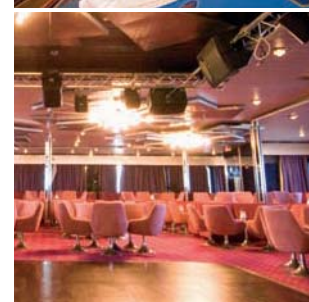

Lounges / Conference Rooms	Seats	Use	Surface (m ²)	Deck
Club Universe	510	Shows, cinema	656	Lounge
Mercury Theatre	173	Cinema	210	Continental

Incentive facilities
Projectors, DVD, VHS, MD, overhead projector, white board, microphone, wireless microphone, PPT computer, slide projector, internet access, telephone socket and connection, followspots, audio system, video system.

Public areas

Restaurants	Seats	Use	Surface (m ²)	Deck
Galaxy	700	Restaurant	842	Restaurant
Sunrise Terrace	177	Self-service restaurant	352	Pool
Riviera Terrace	370	Outdoor restaurant	736	Pool

Bars / Lounges	Seats	Use	Surface (m ²)	Deck
Junkanoo Club	440	Bar, Live Music	580	Lounge
Satellite Café		Café	288	Pool
Blue Riband Club	63	Piano bar	102	Pool

Sport activities	Seats	Use	Surface (m ²)	Deck
Fitness Center		Gymnasium, fitness center	42	Pool
Jogging Track		Jogging track		Sun
Shuffleboard		Shuffleboard		Lounge

Entertainment	Seats	Use	Surface (m ²)	Deck
Starlight Disco	129	Discotheque, bar	141	Lounge
Library and Card room		Library, reading room, game room		Pool
Shops		Jewellery, boutique		Lounge
Duty Free Shop		Duty Free		Lounge
Pluto's Play House		Children's playroom	117+65	Premier
Video Games		Video games room	25	Lounge
Photo Gallery		Photo gallery		Pool
Photo Shop		Photographer		Lounge
Seven Seas Casino	110	Roulette, Blackjack, slot machines	410	Lounge