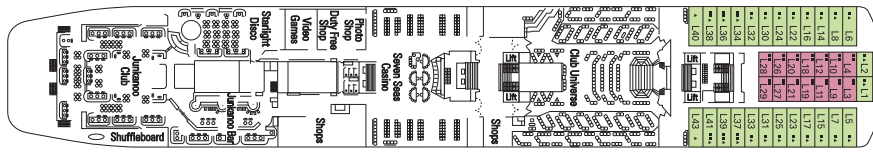

Sport activities	Seats	Use	Surface (m ²)	Deck
Fitness Center		Gymnasium, fitness center	42	Pool
Jogging Track		Jogging track		Sun
Shuffleboard		Shuffleboard		Lounge

Entertainment	Seats	Use	Surface (m ²)	Deck
Starlight Disco	129	Discotheque, bar	141	Lounge
Library and Card room		Library, reading room, game room		Pool
Shops		Jewellery, boutique		Lounge
Duty Free Shop		Duty Free		Lounge
Pluto's Play House		Children's playroom	117+65	Premier
Video Games		Video games room	25	Lounge
Photo Gallery		Photo gallery		Pool
Photo Shop		Photographer		Lounge
Seven Seas Casino	110	Roulette, Blackjack, slot machines	410	Lounge

532 Cabins - 1.492 Guests

Sun Deck

Pool Deck

Lounge Deck

Premier Deck

Continental Deck

Oceanic Deck

Restaurant Deck

Bahamas Deck

Cabin Categories

Cat.	Cabins	Deck
1	Inside with 4 lower beds	Oceanic
2	Inside with 2 lower beds	Bahamas
3	Outside with 2 bunk beds	Bahamas, Restaurant
4	Outside with 2 lower beds	Bahamas, Restaurant
5	Inside with 2 lower beds	Bahamas
6	Inside with 2 lower beds	Oceanic, Continental
7	Inside with 2 lower beds	Premier, Lounge
8	Outside with 2 lower beds	Bahamas, Restaurant, Oceanic, Continental
9	Outside with 2 lower beds	Continental, Premier
10	Outside with 2 lower beds	Premier
11	Mini Suite with 1 double bed	Premier, Lounge
12	Suite with 1 double bed	Premier