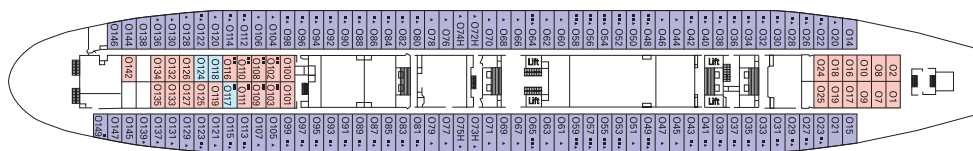

Sport activities	Seats	Use	Surface (m ²)	Deck
Fitness Center		Gymnasium, fitness center	42	Pool
Jogging Track		Jogging track		Sun
Shuffleboard		Shuffleboard		Lounge

Entertainment	Seats	Use	Surface (m ²)	Deck
Starlight Disco	129	Discotheque, bar	141	Lounge
Library and Card room		Library, reading room, game room		Pool
Shops		Jewellery, boutique		Lounge
Duty Free Shop		Duty Free		Lounge
Pluto's Play House		Children's playroom	117+65	Premier
Video Games		Video games room	25	Lounge
Photo Gallery		Photo gallery		Pool
Photo Shop		Photographer		Lounge
Seven Seas Casino	110	Roulette, Blackjack, slot machines	410	Lounge

532 Cabins - 1.492 Guests

Sun Deck

Pool Deck

Lounge Deck

Premier Deck

Continental Deck

Oceanic Deck

Restaurant Deck

Bahamas Deck

Cabin Categories

Cat.	Cabins	Deck
1	Inside with 4 lower beds	Oceanic
2	Inside with 2 lower beds	Bahamas
3	Outside with 2 bunk beds	Bahamas, Restaurant
4	Outside with 2 lower beds	Bahamas, Restaurant
5	Inside with 2 lower beds	Bahamas
6	Inside with 2 lower beds	Oceanic, Continental
7	Inside with 2 lower beds	Premier, Lounge
8	Outside with 2 lower beds	Bahamas, Restaurant, Oceanic, Continental
9	Outside with 2 lower beds	Continental, Premier
10	Outside with 2 lower beds	Premier
11	Mini Suite with 1 double bed	Premier, Lounge
12	Suite with 1 double bed	Premier

- 3rd bed available in Cat. 1-6-7-8-9-10-11-12
- 4th bed available in Cat. 1-6-7-8-9-10-11-12
- 5th bed available in Cat. 8-9-11
- Double bed available from Cat. 6

CABINS TYPES

- ▲ Sofa bed
- 3rd bed is a bunk bed
- 3rd and 4th beds are bunks
- H Cabin for disabled people