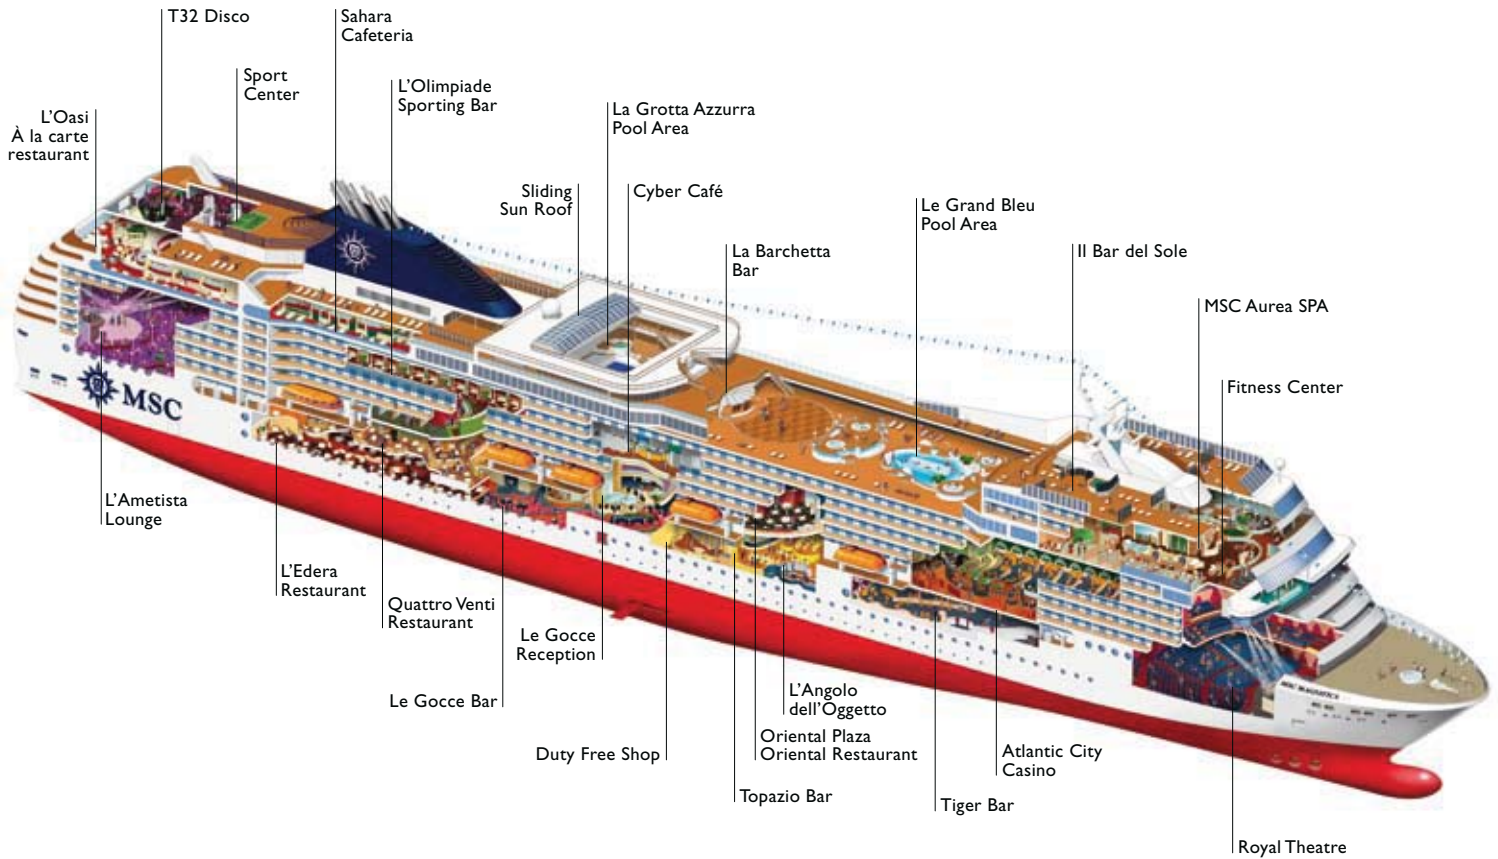

Sport Deck 16

Capri Deck 15

Positano Deck 14

Porto Cervo Deck 13

Portovenere Deck 12

Ischia Deck 11

Riccione Deck 10

Panarea Deck 9

Camogli Deck 8

Amalfi Deck 7

Portofino Deck 6

Sorrento Deck 5

Taormina Deck 4

1.259 Cabins - 3.013 Guests

Cabins Categories

Cat.	Cabins	Decks
1	Inside with 2 lower beds	5 Sorrento, 8 Camogli
2	Inside with 2 lower beds	9 Panarea, 10 Riccione
3	Inside with 2 lower beds	10 Riccione, 11 Ischia, 12 Portovenere
4	Outside with 2 lower beds	5 Sorrento
5*	Outside with 2 lower beds	8 Camogli
6	Outside with balcony, 2 lower beds	8 Camogli, 9 Panarea
7	Outside with balcony, 2 lower beds	10 Riccione, 11 Ischia
8	Outside with balcony, 2 lower beds	12 Portovenere
9	Outside with balcony, 2 lower beds	8 Camogli, 9 Panarea
10	Outside with balcony, 2 lower beds	9 Panarea, 10 Riccione
11	Outside with balcony, 2 lower beds	11 Ischia, 12 Portovenere, 14 Positano, 15 Capri
12	Family-size suite with balcony, 1 double bed	9 Panarea, 10 Riccione, 11 Ischia, 12 Portovenere
13	De Luxe Suite	14 Positano, 15 Capri