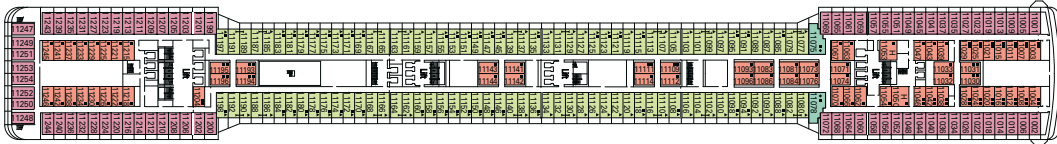

Sport Deck 16

Capri Deck 15

Positano Deck 14

Porto Cervo Deck 13

Portovenere Deck 12

Ischia Deck 11

Riccione Deck 10

Panarea Deck 9

Camogli Deck 8

Amalfi Deck 7

Portofino Deck 6

Sorrento Deck 5

Taormina Deck 4

1.259 Cabins - 3.013 Guests

Cabins Categories

Cat.	Cabins	Decks
1	Inside with 2 lower beds	5 Sorrento, 8 Camogli
2	Inside with 2 lower beds	9 Panarea, 10 Riccione
3	Inside with 2 lower beds	10 Riccione, 11 Ischia, 12 Portovenere
4	Outside with 2 lower beds	5 Sorrento
5*	Outside with 2 lower beds	8 Camogli
6	Outside with balcony, 2 lower beds	8 Camogli, 9 Panarea
7	Outside with balcony, 2 lower beds	10 Riccione, 11 Ischia
8	Outside with balcony, 2 lower beds	12 Portovenere
9	Outside with balcony, 2 lower beds	8 Camogli, 9 Panarea
10	Outside with balcony, 2 lower beds	9 Panarea, 10 Riccione
11	Outside with balcony, 2 lower beds	11 Ischia, 12 Portovenere, 14 Positano, 15 Capri
12	Family-size suite with balcony, 1 double bed	9 Panarea, 10 Riccione, 11 Ischia, 12 Portovenere
13	De Luxe Suite	14 Positano, 15 Capri