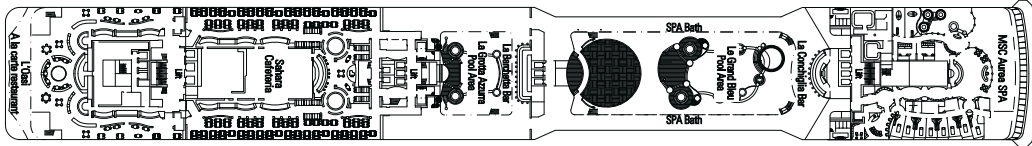

Sport Deck 16

Capri Deck 15

Positano Deck 14

Porto Cervo Deck 13

Portovenere Deck 12

Ischia Deck 11

Riccione Deck 10

Panarea Deck 9

Camogli Deck 8

Amalfi Deck 7

Portofino Deck 6

Sorrento Deck 5

Taormina Deck 4

1.259 Cabins - 3.013 Guests

Cabins Categories

Cat.	Cabins	Decks
1	Inside with 2 lower beds	5 Sorrento, 8 Camogli
2	Inside with 2 lower beds	9 Panarea, 10 Riccione
3	Inside with 2 lower beds	10 Riccione, 11 Ischia, 12 Portovenere
4	Outside with 2 lower beds	5 Sorrento
5*	Outside with 2 lower beds	8 Camogli
6	Outside with balcony, 2 lower beds	8 Camogli, 9 Panarea
7	Outside with balcony, 2 lower beds	10 Riccione, 11 Ischia
8	Outside with balcony, 2 lower beds	12 Portovenere
9	Outside with balcony, 2 lower beds	8 Camogli, 9 Panarea
10	Outside with balcony, 2 lower beds	9 Panarea, 10 Riccione
11	Outside with balcony, 2 lower beds	11 Ischia, 12 Portovenere, 14 Positano, 15 Capri
12	Family-size suite with balcony, 1 double bed	9 Panarea, 10 Riccione, 11 Ischia, 12 Portovenere
13	De Luxe Suite	14 Positano, 15 Capri