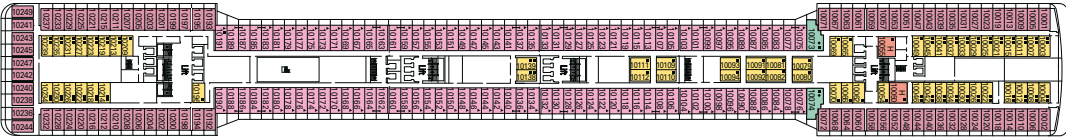

Sport Deck 16

Capri Deck 15

Positano Deck 14

Porto Cervo Deck 13

Portovenere Deck 12

Ischia Deck 11

Riccione Deck 10

Panarea Deck 9

Camogli Deck 8

Amalfi Deck 7

Portofino Deck 6

Sorrento Deck 5

Taormina Deck 4

1.259 Cabins - 3.013 Guests

Cabins Categories

Cat.	Cabins	Decks
1	Inside with 2 lower beds	5 Sorrento, 8 Camogli
2	Inside with 2 lower beds	9 Panarea, 10 Riccione
3	Inside with 2 lower beds	10 Riccione, 11 Ischia, 12 Portovenere
4	Outside with 2 lower beds	5 Sorrento
5*	Outside with 2 lower beds	8 Camogli
6	Outside with balcony, 2 lower beds	8 Camogli, 9 Panarea
7	Outside with balcony, 2 lower beds	10 Riccione, 11 Ischia
8	Outside with balcony, 2 lower beds	12 Portovenere
9	Outside with balcony, 2 lower beds	8 Camogli, 9 Panarea
10	Outside with balcony, 2 lower beds	9 Panarea, 10 Riccione
11	Outside with balcony, 2 lower beds	11 Ischia, 12 Portovenere, 14 Positano, 15 Capri
12	Family-size suite with balcony, 1 double bed	9 Panarea, 10 Riccione, 11 Ischia, 12 Portovenere
13	De Luxe Suite	14 Positano, 15 Capri