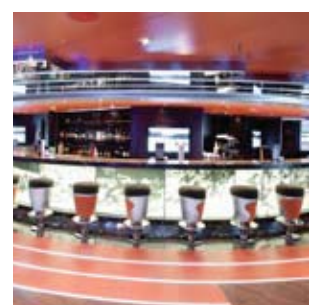

Lounges / Conference Rooms	Seats	Use	Surface (m²)	Deck
Tiger Bar	439	Bar, music, dance floor	880	6 Portofino
Magnifica Meeting Room	26	Meeting room, conferences	35	6 Portofino
Royal Theatre	1.240	Theatre, shows, conferences	1.249	6 Portofino 7 Amalfi
L'Ametista Lounge	330	Bar, shows, music, dance floor	850	7 Amalfi

Incentive facilities

The ship is equipped with advanced sound and light systems, video projection equipment and a computer operated plasma wall. A high-tech vision sharing system will allow vision from any given source on the ship to be shared throughout the ship, or to specific lounges or public areas.

Public areas

Restaurants	Seats	Use	Surface (m²)	Deck
L'Edera	720	Upper restaurant	1.120	5 Sorrento
Quattro Venti	714	Lower restaurant	1.120	6 Portofino
Oriental Plaza	54	Oriental Restaurant	130	7 Amalfi
Sahara	472	Cafeteria	1.977	13 Porto Cervo
L'Oasi	250	A la carte restaurant	770	13 Porto Cervo

Bars / Lounges	Seats	Use	Surface (m²)	Deck
Le Gocce Bar	142	Bar reception	400	5 Sorrento
Purple Bar	45	Prediner bar	190	6 Portofino
Ruby Bar	45	Prediner bar	190	6 Portofino
Topazio Bar	220	Coffee bar	500	6 Portofino
L'Olimpiade	120	Themed sports bar, billiard table	300	7 Amalfi
Cuba Lounge	32	Cigar room, smokers room, spirits bar	140	7 Amalfi
La Barchetta Bar		Indoor pool bar	880	13 Porto Cervo

Outdoor bars	Seats	Use	Surface (m²)	Deck
La Conchiglia Bar		Outdoor Pool bar		13 Porto Cervo
Il Bar del Sole		Outdoor bar		16 Sport