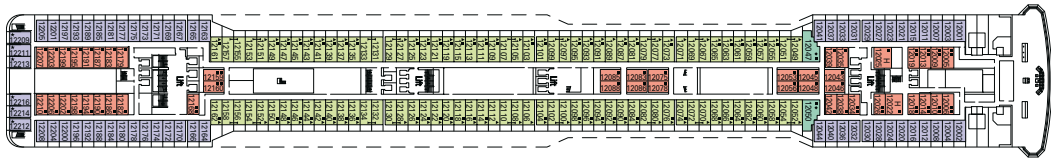

Sport Deck 16

Capri Deck 15

Positano Deck 14

Porto Cervo Deck 13

Portovenere Deck 12

Ischia Deck 11

Riccione Deck 10

Panarea Deck 9

Camogli Deck 8

Amalfi Deck 7

Portofino Deck 6

Sorrento Deck 5

Taormina Deck 4

1.259 Cabins - 3.013 Guests

Cabins Categories

Cat.	Cabins	Decks
1	Inside with 2 lower beds	5 Sorrento, 8 Camogli
2	Inside with 2 lower beds	9 Panarea, 10 Riccione
3	Inside with 2 lower beds	10 Riccione, 11 Ischia, 12 Portovenere
4	Outside with 2 lower beds	5 Sorrento
5*	Outside with 2 lower beds	8 Camogli
6	Outside with balcony, 2 lower beds	8 Camogli, 9 Panarea
7	Outside with balcony, 2 lower beds	10 Riccione, 11 Ischia
8	Outside with balcony, 2 lower beds	12 Portovenere
9	Outside with balcony, 2 lower beds	8 Camogli, 9 Panarea
10	Outside with balcony, 2 lower beds	9 Panarea, 10 Riccione
11	Outside with balcony, 2 lower beds	11 Ischia, 12 Portovenere, 14 Positano, 15 Capri
12	Family-size suite with balcony, 1 double bed	9 Panarea, 10 Riccione, 11 Ischia, 12 Portovenere
13	De Luxe Suite	14 Positano, 15 Capri