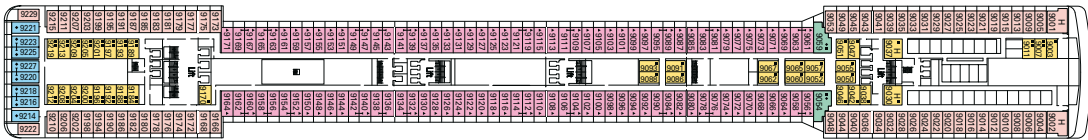

Sport Deck 16

Capri Deck 15

Positano Deck 14

Porto Cervo Deck 13

Portovenere Deck 12

Ischia Deck 11

Riccione Deck 10

Panarea Deck 9

Camogli Deck 8

Amalfi Deck 7

Portofino Deck 6

Sorrento Deck 5

Taormina Deck 4

1.259 Cabins - 3.013 Guests

Cabins Categories

Cat.	Cabins	Decks
1	Inside with 2 lower beds	5 Sorrento, 8 Camogli
2	Inside with 2 lower beds	9 Panarea, 10 Riccione
3	Inside with 2 lower beds	10 Riccione, 11 Ischia, 12 Portovenere
4	Outside with 2 lower beds	5 Sorrento
5*	Outside with 2 lower beds	8 Camogli
6	Outside with balcony, 2 lower beds	8 Camogli, 9 Panarea
7	Outside with balcony, 2 lower beds	10 Riccione, 11 Ischia
8	Outside with balcony, 2 lower beds	12 Portovenere
9	Outside with balcony, 2 lower beds	8 Camogli, 9 Panarea
10	Outside with balcony, 2 lower beds	9 Panarea, 10 Riccione
11	Outside with balcony, 2 lower beds	11 Ischia, 12 Portovenere, 14 Positano, 15 Capri
12	Family-size suite with balcony, 1 double bed	9 Panarea, 10 Riccione, 11 Ischia, 12 Portovenere
13	De Luxe Suite	14 Positano, 15 Capri