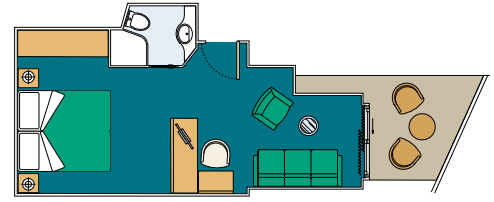

Cabin types

Quantity	Type	Services included	Surface (m ²)	Cabins for people with disabilities
44	De Luxe suites with balcony	Air conditioning. Double beds that can be converted into two single beds (on request). Spacious wardrobe. Bathroom with tub. Interactive TV. Telephone. Availability of internet connection by your own laptop (on payment). Mini bar. Safe.	29,12	2
8	Family-size suites with balcony	Air conditioning. Double beds that can be converted into two single beds (on request). Spacious wardrobe. Bathroom with shower. Interactive TV. Telephone. Availability of internet connection by your own laptop (on payment). Mini bar. Safe.	22,76	-
785	Outside cabins with balcony	Air conditioning. Single beds that can be converted into double bed except for the cabins for people with disabilities. Bathroom with shower. Interactive TV. Telephone. Availability of internet connection by your own laptop (on payment). Mini bar. Safe.	from 18,28 to 33	2
173	Outside cabins with porthole	Air conditioning. Single beds that can be converted into double bed except for the cabins for people with disabilities. Bathroom with shower.	from 15,56 to 17,50	2
249	Inside cabins	Interactive TV. Telephone. Availability of internet connection by your own laptop (on payment). Mini bar. Safe.	from 12,92 to 19,80	10

Inside cabin

Outside cabin with balcony

Family-size suite with balcony

De Luxe Suite with balcony

Note: some cabins on the Camogli Deck have the view blocked.

The illustrations shown on this page are solely for the reader's information; the furnishings and layout may vary from one cabin to another of the same category.

CABINS TYPES

- ▲ Sofa bed
- 3rd bed is a bunk bed
- 3rd and 4th beds are bunks
- ◆ Double sofa bed
- Y Connecting cabins
- H Cabin for disabled people
- ★ Juliet balcony (non-walkable area)

The above data and descriptions are subject to change and will be verified at time of booking.