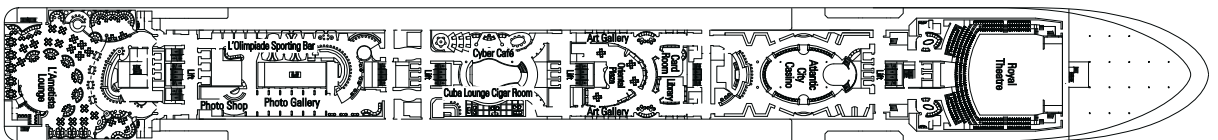

Sport Deck 16

Capri Deck 15

Positano Deck 14

Porto Cervo Deck 13

Portovenere Deck 12

Ischia Deck 11

Riccione Deck 10

Panarea Deck 9

Camogli Deck 8

Amalfi Deck 7

Portofino Deck 6

Sorrento Deck 5

Taormina Deck 4

1.259 Cabins - 3.013 Guests

Cabins Categories

Cat.	Cabins	Decks
1	Inside with 2 lower beds	5 Sorrento, 8 Camogli
2	Inside with 2 lower beds	9 Panarea, 10 Riccione
3	Inside with 2 lower beds	10 Riccione, 11 Ischia, 12 Portovenere
4	Outside with 2 lower beds	5 Sorrento
5*	Outside with 2 lower beds	8 Camogli
6	Outside with balcony, 2 lower beds	8 Camogli, 9 Panarea
7	Outside with balcony, 2 lower beds	10 Riccione, 11 Ischia
8	Outside with balcony, 2 lower beds	12 Portovenere
9	Outside with balcony, 2 lower beds	8 Camogli, 9 Panarea
10	Outside with balcony, 2 lower beds	9 Panarea, 10 Riccione
11	Outside with balcony, 2 lower beds	11 Ischia, 12 Portovenere, 14 Positano, 15 Capri
12	Family-size suite with balcony, 1 double bed	9 Panarea, 10 Riccione, 11 Ischia, 12 Portovenere
13	De Luxe Suite	14 Positano, 15 Capri