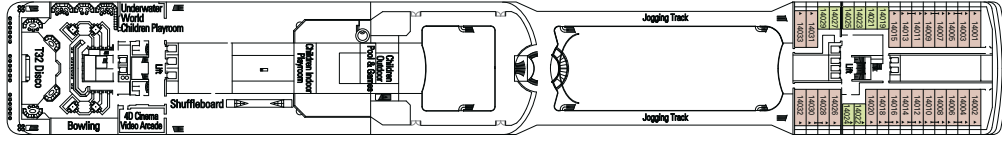

Sport activities	Seats	Use	Surface (m ²)	Deck
Bowling		Bowling	50	14 Positano
Jogging Track		Jogging track, Shuffleboard	575	14 Positano
Shuffleboard		Shuffleboard	354	14 Positano 15 Capri
Sport Center		Tennis, basket	474	16 Sport

Pools	Seats	Use	Surface (m ²)	Deck
Le Grand Bleu		Outdoor pool	2.015	13 Porto Cervo
La Grotta Azzurra		Retractable covered pool	880	13 Porto Cervo

Entertainment	Seats	Use	Surface (m ²)	Deck
Le Parfum	10	Perfumes & Cosmetics	70	6 Portofino
Il Rubino		Jewellery & de luxe accessories	60	6 Portofino
Bond Street		Fashion Boutique (Men, Women & Kids)	120	6 Portofino
MSC Logo Shop		MSC Logo items & toys	60	6 Portofino
Duty Free Shop		Tobaccos, liquors & snacks	60	6 Portofino
L'Angolo dell'Oggetto		Sunglasses, watches & fashion jewellery	35	6 Portofino
Poker Room	27	Card room, Texas Hold'em	50	6 Portofino
Photo Gallery		Photo gallery	224	7 Amalfi
Photo Shop		Photographer	85	7 Amalfi
Atlantic City Casino	222	Casino	630	7 Amalfi
Card Room	28	Game room	40	7 Amalfi
Library	15	Library, reading room	40	7 Amalfi
Cyber Café	19 workstations	Internet café	128	7 Amalfi
T32 Disco	172	Discotheque, bar	615	14 Positano
Underwater World	15	Children playroom	70	14 Positano
Video Arcade	5	Video games room		14 Positano
4D Cinema	8	4D Cinema	65	14 Positano
Children indoor playroom		Children indoor playroom with videogames	62	14 Positano
Children outdoor pool & games		Children outdoor pool & games area	300	14 Positano

Sport Deck 16

Capri Deck 15

Positano Deck 14

Porto Cervo Deck 13

Portovenere Deck 12

Ischia Deck 11

Riccione Deck 10

Panarea Deck 9