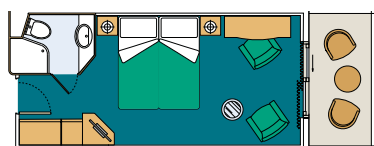

Cabin types

Quantity	Type	Services included	Surface (m ²)	Cabins for people with disabilities
44	De Luxe suites with balcony	Air conditioning. Double beds that can be converted into two single beds (on request). Spacious wardrobe. Bathroom with tub. Interactive TV. Telephone. Availability of internet connection by your own laptop (on payment). Mini bar. Safe.	29,12	2
8	Family-size suites with balcony	Air conditioning. Double beds that can be converted into two single beds (on request). Spacious wardrobe. Bathroom with shower. Interactive TV. Telephone. Availability of internet connection by your own laptop (on payment). Mini bar. Safe.	22,76	-
785	Outside cabins with balcony	Air conditioning. Single beds that can be converted into double bed except for the cabins for people with disabilities. Bathroom with shower. Interactive TV. Telephone. Availability of internet connection by your own laptop (on payment). Mini bar. Safe.	from 18,28 to 33	2
173	Outside cabins with porthole	Air conditioning. Single beds that can be converted into double bed except for the cabins for people with disabilities. Bathroom with shower.	from 15,56 to 17,50	2
249	Inside cabins	Interactive TV. Telephone. Availability of internet connection by your own laptop (on payment). Mini bar. Safe.	from 12,92 to 19,80	10

Inside cabin

Outside cabin with balcony

Family-size suite with balcony

De Luxe Suite with balcony

Note: some cabins on the Camogli Deck have the view blocked.

The illustrations shown on this page are solely for the reader's information; the furnishings and layout may vary from one cabin to another of the same category.

CABINS TYPES

- ▲ Sofa bed
- 3rd bed is a bunk bed
- 3rd and 4th beds are bunks
- ◆ Double sofa bed
- Y Connecting cabins
- H Cabin for disabled people
- ★ Juliet balcony (non-walkable area)

The above data and descriptions are subject to change and will be verified at time of booking.