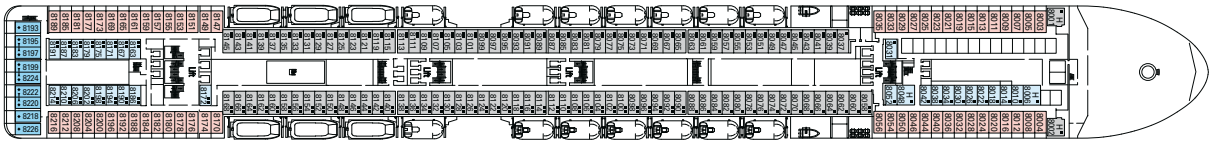

Sport Deck 16

Capri Deck 15

Positano Deck 14

Porto Cervo Deck 13

Portovenere Deck 12

Ischia Deck 11

Riccione Deck 10

Panarea Deck 9

Camogli Deck 8

Amalfi Deck 7

Portofino Deck 6

Sorrento Deck 5

Taormina Deck 4

1.259 Cabins - 3.013 Guests

Cabins Categories

Cat.	Cabins	Decks
1	Inside with 2 lower beds	5 Sorrento, 8 Camogli
2	Inside with 2 lower beds	9 Panarea, 10 Riccione
3	Inside with 2 lower beds	10 Riccione, 11 Ischia, 12 Portovenere
4	Outside with 2 lower beds	5 Sorrento
5*	Outside with 2 lower beds	8 Camogli
6	Outside with balcony, 2 lower beds	8 Camogli, 9 Panarea
7	Outside with balcony, 2 lower beds	10 Riccione, 11 Ischia
8	Outside with balcony, 2 lower beds	12 Portovenere
9	Outside with balcony, 2 lower beds	8 Camogli, 9 Panarea
10	Outside with balcony, 2 lower beds	9 Panarea, 10 Riccione
11	Outside with balcony, 2 lower beds	11 Ischia, 12 Portovenere, 14 Positano, 15 Capri
12	Family-size suite with balcony, 1 double bed	9 Panarea, 10 Riccione, 11 Ischia, 12 Portovenere
13	De Luxe Suite	14 Positano, 15 Capri