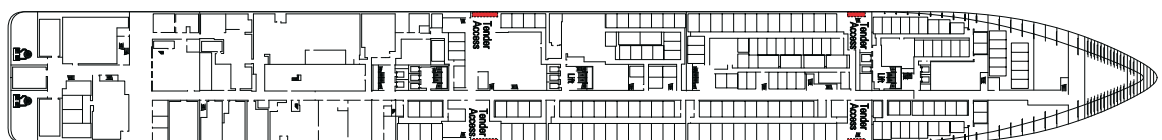

Camogli Deck 8

Amalfi Deck 7

Portofino Deck 6

Sorrento Deck 5

Taormina Deck 4

1.259 Cabins - 3.013 Guests

Cabins Categories

Cat.	Cabins	Decks
1	Inside with 2 lower beds	5 Sorrento, 8 Camogli
2	Inside with 2 lower beds	9 Panarea, 10 Riccione
3	Inside with 2 lower beds	10 Riccione, 11 Ischia, 12 Portovenere
4	Outside with 2 lower beds	5 Sorrento
5*	Outside with 2 lower beds	8 Camogli
6	Outside with balcony, 2 lower beds	8 Camogli, 9 Panarea
7	Outside with balcony, 2 lower beds	10 Riccione, 11 Ischia
8	Outside with balcony, 2 lower beds	12 Portovenere
9	Outside with balcony, 2 lower beds	8 Camogli, 9 Panarea
10	Outside with balcony, 2 lower beds	9 Panarea, 10 Riccione
11	Outside with balcony, 2 lower beds	11 Ischia, 12 Portovenere, 14 Positano, 15 Capri
12	Family-size suite with balcony, 1 double bed	9 Panarea, 10 Riccione, 11 Ischia, 12 Portovenere
13	De Luxe Suite	14 Positano, 15 Capri

- 3rd bed available in Cat. 1-2-3-4-5-9-10-11-12-13
- 4th bed available in Cat. 1-2-3-4-5-9-11-12
- 5th bed available in Cat. 12
- All cabins have two single beds convertible to a double bed except cabins for people with disabilities (H).
- * Certain cabins have restricted views.

CABINS TYPES

- ▲ Sofa bed
- 3rd bed is a bunk bed
- 3rd and 4th beds are bunks
- ◆ Double sofa bed
- Y Connecting cabins
- H Cabin for disabled people
- ★ Juliet balcony (non-walkable area)

The above data and descriptions are subject to change and will be verified at time of booking.