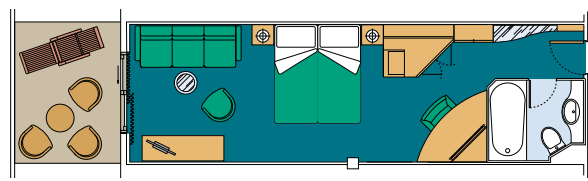

Cabin types

Quantity	Type	Services included	Surface (m ²)	Cabins for people with disabilities
44	De Luxe suites with balcony	Air conditioning. Double beds that can be converted into two single beds (on request). Spacious wardrobe. Bathroom with tub. Interactive TV. Telephone. Availability of internet connection by your own laptop (on payment). Mini bar. Safe.	29,12	2
8	Family-size suites with balcony	Air conditioning. Double beds that can be converted into two single beds (on request). Spacious wardrobe. Bathroom with shower. Interactive TV. Telephone. Availability of internet connection by your own laptop (on payment). Mini bar. Safe.	22,76	-
785	Outside cabins with balcony	Air conditioning. Single beds that can be converted into double bed except for the cabins for people with disabilities. Bathroom with shower. Interactive TV. Telephone. Availability of internet connection by your own laptop (on payment). Mini bar. Safe.	from 18,28 to 33	2
173	Outside cabins with porthole	Air conditioning. Single beds that can be converted into double bed except for the cabins for people with disabilities. Bathroom with shower.	from 15,56 to 17,50	2
249	Inside cabins	Interactive TV. Telephone. Availability of internet connection by your own laptop (on payment). Mini bar. Safe.	from 12,92 to 19,80	10

Inside cabin

Outside cabin with balcony

Family-size suite with balcony

De Luxe Suite with balcony

Note: some cabins on the Camogli Deck have the view blocked.

The illustrations shown on this page are solely for the reader's information; the furnishings and layout may vary from one cabin to another of the same category.