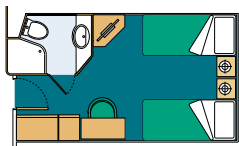

Cabin types

Quantity	Type	Services included	Surface (m²)	Cabins for people with disabilities
44	De Luxe suites with balcony	Air conditioning. Double beds that can be converted into two single beds (on request). Spacious wardrobe. Bathroom with tub. Interactive TV. Telephone. Availability of internet connection by your own laptop (on payment). Mini bar. Safe.	29,12	2
8	Family-size suites with balcony	Air conditioning. Double beds that can be converted into two single beds (on request). Spacious wardrobe. Bathroom with shower. Interactive TV. Telephone. Availability of internet connection by your own laptop (on payment). Mini bar. Safe.	22,76	-
785	Outside cabins with balcony	Air conditioning. Single beds that can be converted into double bed except for the cabins for people with disabilities. Bathroom with shower. Interactive TV. Telephone. Availability of internet connection by your own laptop (on payment). Mini bar. Safe.	from 18,28 to 33	2
173	Outside cabins with porthole	Air conditioning. Single beds that can be converted into double bed except for the cabins for people with disabilities. Bathroom with shower.	from 15,56 to 17,50	2
249	Inside cabins	Interactive TV. Telephone. Availability of internet connection by your own laptop (on payment). Mini bar. Safe.	from 12,92 to 19,80	10

Inside cabin