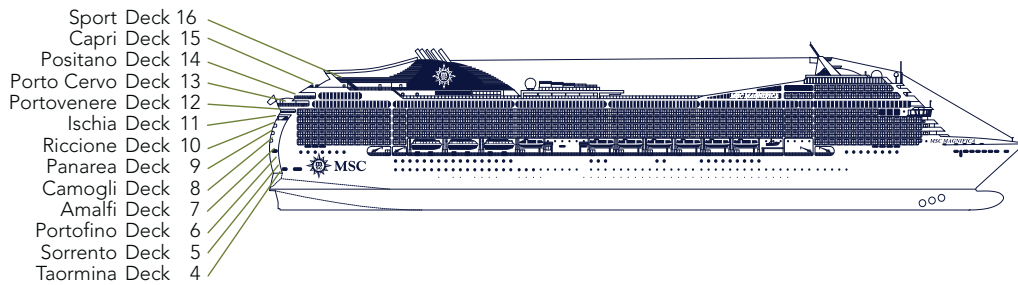

Sport Deck 16

Capri Deck 15

Positano Deck 14

Porto Cervo Deck 13

Portovenere Deck 12

Ischia Deck 11

Riccione Deck 10

Panarea Deck 9

Camogli Deck 8

Amalfi Deck 7

Portofino Deck 6

Sorrento Deck 5

Taormina Deck 4

1.259 Cabins - 3.013 Guests

Cabins Categories

Cat.	Cabins	Decks
1	Inside with 2 lower beds	5 Sorrento, 8 Camogli
2	Inside with 2 lower beds	9 Panarea, 10 Riccione
3	Inside with 2 lower beds	10 Riccione, 11 Ischia, 12 Portovenere
4	Outside with 2 lower beds	5 Sorrento
5*	Outside with 2 lower beds	8 Camogli
6	Outside with balcony, 2 lower beds	8 Camogli, 9 Panarea
7	Outside with balcony, 2 lower beds	10 Riccione, 11 Ischia
8	Outside with balcony, 2 lower beds	12 Portovenere
9	Outside with balcony, 2 lower beds	8 Camogli, 9 Panarea
10	Outside with balcony, 2 lower beds	9 Panarea, 10 Riccione
11	Outside with balcony, 2 lower beds	11 Ischia, 12 Portovenere, 14 Positano, 15 Capri
12	Family-size suite with balcony, 1 double bed	9 Panarea, 10 Riccione, 11 Ischia, 12 Portovenere
13	De Luxe Suite	14 Positano, 15 Capri