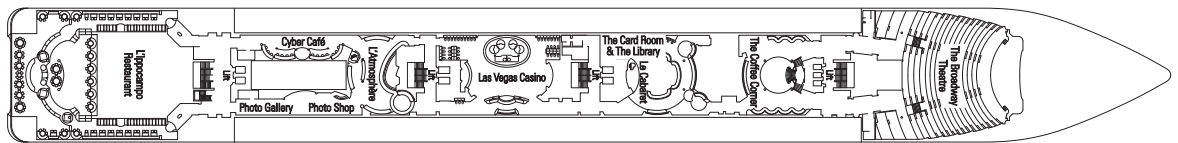

Verdi Deck 5