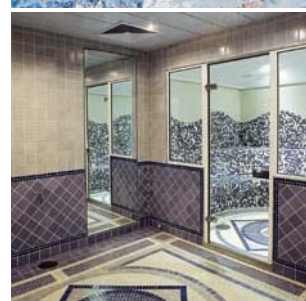

Bars / Lounges	Seats	Use	Surface (m²)	Deck
The Beverly Hills Bar	260	Piano Bar	902	5 Verdi
Cyber Café	15 workstations	Piano Bar, internet café	516	6 Puccini
L'Atmosphère	105			
The Coffee Corner	91	Bar, café	245	6 Puccini
Lord Nelson Pub	172	English Pub	250	5 Verdi
Le Cabaret	173	Bar, shows, music	394	6 Puccini
The Lirica Lounge	458	Bar, karaoke, dance floor	879	7 Scarlatti

Outdoor bars	Seats	Use	Surface (m²)	Deck
La Canzone del Mare		Pool bar	2.364	11 Vivaldi

SPA, Relax, Sport activities & Entertainment

SPA & Relax	Seats	Use	Surface (m²)	Deck
The Lirica Health Center		Beauty salon, gymnasium	943	11 Vivaldi
Le Terme		Sauna, relaxation area		
Solarium		Solarium	742	Sun Deck

Sport activities	Seats	Use	Surface (m²)	Deck
Jogging Track		Jogging track		12 Rossini
Shuffleboard		Shuffleboard		13 Minigolf
Minigolf		Minigolf		13 Minigolf

Entertainment	Seats	Use	Surface (m²)	Deck
The Blue Club Disco	218	Discotheque, bar	739	12 Rossini
I Pirati		Children's playroom		11 Vivaldi
Virtual Reality Games		Video games room		12 Rossini
Rodeo Drive Shopping Arcade		Shopping area		5 Verdi
Wine & Spirits Shop		Shopping area		5 Verdi
MSC Shop		Shopping area		6 Puccini
Vogue Boutique Men & Women		Boutique		5 Verdi
Photo Gallery		Photo gallery		6 Puccini
Photo Shop		Photographer		6 Puccini
Las Vegas Casino	128	Bar, roulette, Blackjack, slot machines	454	6 Puccini
The Card Room & The Library	26	Library, play room, card room		6 Puccini