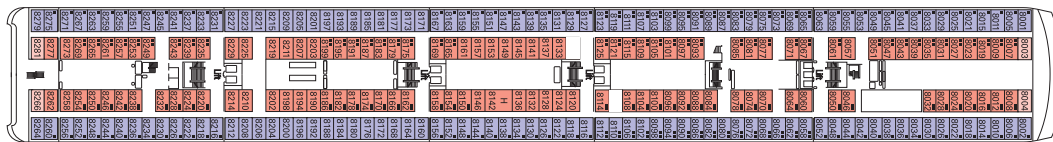

Sport activities	Seats	Use	Surface (m ²)	Deck
Jogging Track		Jogging track		12 Rossini
Shuffleboard		Shuffleboard		13 Minigolf
Minigolf		Minigolf		13 Minigolf

Entertainment	Seats	Use	Surface (m ²)	Deck
The Blue Club Disco	218	Discotheque, bar	739	12 Rossini
I Pirati		Children's playroom		11 Vivaldi
Virtual Reality Games		Video games room		12 Rossini
Rodeo Drive Shopping Arcade		Shopping area		5 Verdi
Wine & Spirits Shop		Shopping area		5 Verdi
MSC Shop		Shopping area		6 Puccini
Vogue Boutique Men & Women		Boutique		5 Verdi
Photo Gallery		Photo gallery		6 Puccini
Photo Shop		Photographer		6 Puccini
Las Vegas Casino	128	Bar, roulette, Blackjack, slot machines	454	6 Puccini
The Card Room & The Library	26	Library, play room, card room		6 Puccini

780 Cabins - 2.069 Guests

Sun Deck, Minigolf Deck 13

Rossini Deck 12

Vivaldi Deck 11

Bellini Deck 10

Albinoni Deck 9

Paganini Deck 8

Scarlatti Deck 7

Puccini Deck 6

Verdi Deck 5

Cabins Categories

Cat.	Cabins	Decks
1	Inside with 2 lower beds	7 Scarlatti
2	Inside with 2 lower beds	7 Scarlatti
3	Inside with 2 lower beds	8 Paganini
4	Inside with 2 lower beds	9 Albinoni
5	Inside with 2 lower beds	10 Bellini
6*	Outside with 2 lower beds	7 Scarlatti, 8 Paganini, 9 Albinoni, 10 Bellini
7	Outside with 2 lower beds	7 Scarlatti
8	Outside with 2 lower beds	8 Paganini
9	Outside with 2 lower beds	9 Albinoni
10	Outside with 2 lower beds	9 Albinoni, 10 Bellini
11	Suite with balcony, 1 double bed	10 Bellini, 12 Rossini