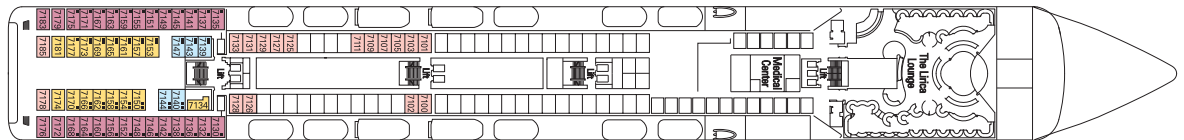

Sport activities	Seats	Use	Surface (m ²)	Deck
Jogging Track		Jogging track		12 Rossini
Shuffleboard		Shuffleboard		13 Minigolf
Minigolf		Minigolf		13 Minigolf

Entertainment	Seats	Use	Surface (m ²)	Deck
The Blue Club Disco	218	Discotheque, bar	739	12 Rossini
I Pirati		Children's playroom		11 Vivaldi
Virtual Reality Games		Video games room		12 Rossini
Rodeo Drive Shopping Arcade		Shopping area		5 Verdi
Wine & Spirits Shop		Shopping area		5 Verdi
MSC Shop		Shopping area		6 Puccini
Vogue Boutique Men & Women		Boutique		5 Verdi
Photo Gallery		Photo gallery		6 Puccini
Photo Shop		Photographer		6 Puccini
Las Vegas Casino	128	Bar, roulette, Blackjack, slot machines	454	6 Puccini
The Card Room & The Library	26	Library, play room, card room		6 Puccini

780 Cabins - 2.069 Guests

Sun Deck, Minigolf Deck 13

Rossini Deck 12

Vivaldi Deck 11

Bellini Deck 10

Albinoni Deck 9

Paganini Deck 8

Scarlatti Deck 7

Puccini Deck 6

Verdi Deck 5

Cabins Categories

Cat.	Cabins	Decks
1	Inside with 2 lower beds	7 Scarlatti
2	Inside with 2 lower beds	7 Scarlatti
3	Inside with 2 lower beds	8 Paganini
4	Inside with 2 lower beds	9 Albinoni
5	Inside with 2 lower beds	10 Bellini
6*	Outside with 2 lower beds	7 Scarlatti, 8 Paganini, 9 Albinoni, 10 Bellini
7	Outside with 2 lower beds	7 Scarlatti
8	Outside with 2 lower beds	8 Paganini
9	Outside with 2 lower beds	9 Albinoni
10	Outside with 2 lower beds	9 Albinoni, 10 Bellini
11	Suite with balcony, 1 double bed	10 Bellini, 12 Rossini