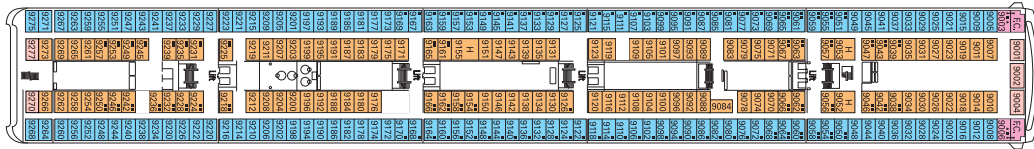

Sport activities	Seats	Use	Surface (m ²)	Deck
Jogging Track		Jogging track		12 Rossini
Shuffleboard		Shuffleboard		13 Minigolf
Minigolf		Minigolf		13 Minigolf

Entertainment	Seats	Use	Surface (m ²)	Deck
The Blue Club Disco	218	Discotheque, bar	739	12 Rossini
I Pirati		Children's playroom		11 Vivaldi
Virtual Reality Games		Video games room		12 Rossini
Rodeo Drive Shopping Arcade		Shopping area		5 Verdi
Wine & Spirits Shop		Shopping area		5 Verdi
MSC Shop		Shopping area		6 Puccini
Vogue Boutique Men & Women		Boutique		5 Verdi
Photo Gallery		Photo gallery		6 Puccini
Photo Shop		Photographer		6 Puccini
Las Vegas Casino	128	Bar, roulette, Blackjack, slot machines	454	6 Puccini
The Card Room & The Library	26	Library, play room, card room		6 Puccini

780 Cabins - 2.069 Guests

Sun Deck, Minigolf Deck 13

Rossini Deck 12

Vivaldi Deck 11

Bellini Deck 10

Albinoni Deck 9

Paganini Deck 8

Scarlatti Deck 7

Puccini Deck 6

Verdi Deck 5

Cabins Categories

Cat.	Cabins	Decks
1	Inside with 2 lower beds	7 Scarlatti
2	Inside with 2 lower beds	7 Scarlatti
3	Inside with 2 lower beds	8 Paganini
4	Inside with 2 lower beds	9 Albinoni
5	Inside with 2 lower beds	10 Bellini
6*	Outside with 2 lower beds	7 Scarlatti, 8 Paganini, 9 Albinoni, 10 Bellini
7	Outside with 2 lower beds	7 Scarlatti
8	Outside with 2 lower beds	8 Paganini
9	Outside with 2 lower beds	9 Albinoni
10	Outside with 2 lower beds	9 Albinoni, 10 Bellini
11	Suite with balcony, 1 double bed	10 Bellini, 12 Rossini