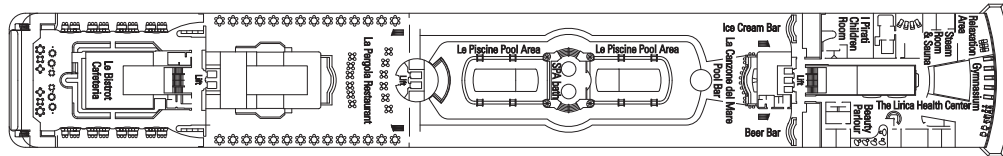

Sport activities	Seats	Use	Surface (m ²)	Deck
Jogging Track		Jogging track		12 Rossini
Shuffleboard		Shuffleboard		13 Minigolf
Minigolf		Minigolf		13 Minigolf

Entertainment	Seats	Use	Surface (m ²)	Deck
The Blue Club Disco	218	Discotheque, bar	739	12 Rossini
I Pirati		Children's playroom		11 Vivaldi
Virtual Reality Games		Video games room		12 Rossini
Rodeo Drive Shopping Arcade		Shopping area		5 Verdi
Wine & Spirits Shop		Shopping area		5 Verdi
MSC Shop		Shopping area		6 Puccini
Vogue Boutique Men & Women		Boutique		5 Verdi
Photo Gallery		Photo gallery		6 Puccini
Photo Shop		Photographer		6 Puccini
Las Vegas Casino	128	Bar, roulette, Blackjack, slot machines	454	6 Puccini
The Card Room & The Library	26	Library, play room, card room		6 Puccini

780 Cabins - 2.069 Guests

Sun Deck, Minigolf Deck 13

Rossini Deck 12

Vivaldi Deck 11

Bellini Deck 10

Albinoni Deck 9

Paganini Deck 8

Scarlatti Deck 7

Puccini Deck 6

Verdi Deck 5

Cabins Categories

Cat.	Cabins	Decks
1	Inside with 2 lower beds	7 Scarlatti
2	Inside with 2 lower beds	7 Scarlatti
3	Inside with 2 lower beds	8 Paganini
4	Inside with 2 lower beds	9 Albinoni
5	Inside with 2 lower beds	10 Bellini
6*	Outside with 2 lower beds	7 Scarlatti, 8 Paganini, 9 Albinoni, 10 Bellini
7	Outside with 2 lower beds	7 Scarlatti
8	Outside with 2 lower beds	8 Paganini
9	Outside with 2 lower beds	9 Albinoni
10	Outside with 2 lower beds	9 Albinoni, 10 Bellini
11	Suite with balcony, 1 double bed	10 Bellini, 12 Rossini