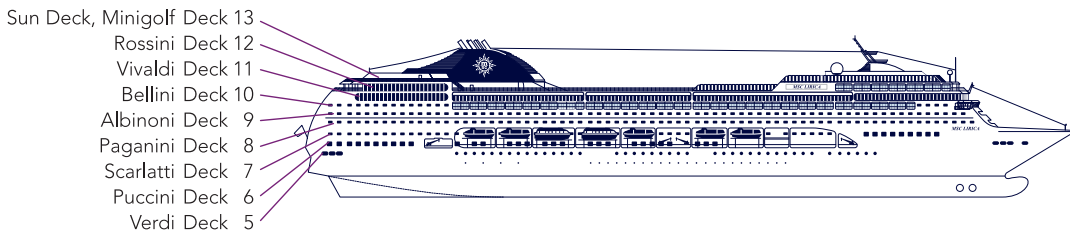

780 Cabins - 2.069 Guests

Sun Deck, Minigolf Deck 13