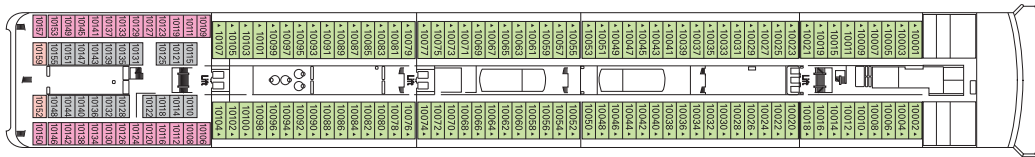

Sport activities	Seats	Use	Surface (m ²)	Deck
Jogging Track		Jogging track		12 Rossini
Shuffleboard		Shuffleboard		13 Minigolf
Minigolf		Minigolf		13 Minigolf

Entertainment	Seats	Use	Surface (m ²)	Deck
The Blue Club Disco	218	Discotheque, bar	739	12 Rossini
I Pirati		Children's playroom		11 Vivaldi
Virtual Reality Games		Video games room		12 Rossini
Rodeo Drive Shopping Arcade		Shopping area		5 Verdi
Wine & Spirits Shop		Shopping area		5 Verdi
MSC Shop		Shopping area		6 Puccini
Vogue Boutique Men & Women		Boutique		5 Verdi
Photo Gallery		Photo gallery		6 Puccini
Photo Shop		Photographer		6 Puccini
Las Vegas Casino	128	Bar, roulette, Blackjack, slot machines	454	6 Puccini
The Card Room & The Library	26	Library, play room, card room		6 Puccini

780 Cabins - 2.069 Guests

Sun Deck, Minigolf Deck 13

Rossini Deck 12

Vivaldi Deck 11

Bellini Deck 10

Albinoni Deck 9

Paganini Deck 8

Scarlatti Deck 7

Puccini Deck 6

Verdi Deck 5

Cabins Categories

Cat.	Cabins	Decks
1	Inside with 2 lower beds	7 Scarlatti
2	Inside with 2 lower beds	7 Scarlatti
3	Inside with 2 lower beds	8 Paganini
4	Inside with 2 lower beds	9 Albinoni
5	Inside with 2 lower beds	10 Bellini
6*	Outside with 2 lower beds	7 Scarlatti, 8 Paganini, 9 Albinoni, 10 Bellini
7	Outside with 2 lower beds	7 Scarlatti
8	Outside with 2 lower beds	8 Paganini
9	Outside with 2 lower beds	9 Albinoni
10	Outside with 2 lower beds	9 Albinoni, 10 Bellini
11	Suite with balcony, 1 double bed	10 Bellini, 12 Rossini