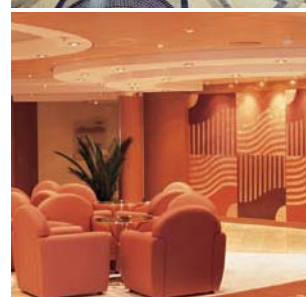

Bars / Lounges	Seats	Use	Surface (m²)	Deck
The Beverly Hills Bar	260	Piano Bar	902	5 Verdi
Cyber Café	15 workstations	Piano Bar, internet café	516	6 Puccini
L'Atmosphère	105			
The Coffee Corner	91	Bar, café	245	6 Puccini
Lord Nelson Pub	172	English Pub	250	5 Verdi
Le Cabaret	173	Bar, shows, music	394	6 Puccini
The Lirica Lounge	458	Bar, karaoke, dance floor	879	7 Scarlatti

Outdoor bars	Seats	Use	Surface (m²)	Deck
La Canzone del Mare		Pool bar	2.364	11 Vivaldi

SPA, Relax, Sport activities & Entertainment

SPA & Relax	Seats	Use	Surface (m²)	Deck
The Lirica Health Center		Beauty salon, gymnasium	943	11 Vivaldi
Le Terme		Sauna, relaxation area		
Solarium		Solarium	742	Sun Deck

Sport activities	Seats	Use	Surface (m²)	Deck
Jogging Track		Jogging track		12 Rossini
Shuffleboard		Shuffleboard		13 Minigolf
Minigolf		Minigolf		13 Minigolf

Entertainment	Seats	Use	Surface (m²)	Deck
The Blue Club Disco	218	Discotheque, bar	739	12 Rossini
I Pirati		Children's playroom		11 Vivaldi
Virtual Reality Games		Video games room		12 Rossini
Rodeo Drive Shopping Arcade		Shopping area		5 Verdi
Wine & Spirits Shop		Shopping area		5 Verdi
MSC Shop		Shopping area		6 Puccini
Vogue Boutique Men & Women		Boutique		5 Verdi
Photo Gallery		Photo gallery		6 Puccini
Photo Shop		Photographer		6 Puccini
Las Vegas Casino	128	Bar, roulette, Blackjack, slot machines	454	6 Puccini
The Card Room & The Library	26	Library, play room, card room		6 Puccini