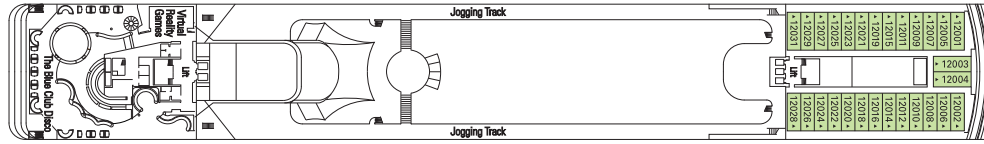

Outdoor bars	Seats	Use	Surface (m ²)	Deck
La Canzone del Mare		Pool bar	2.364	11 Vivaldi

SPA, Relax, Sport activities & Entertainment

SPA & Relax	Seats	Use	Surface (m ²)	Deck
The Lirica Health Center		Beauty salon, gymnasium	943	11 Vivaldi
Le Terme		Sauna, relaxation area		
Solarium		Solarium	742	Sun Deck

Sport activities	Seats	Use	Surface (m ²)	Deck
Jogging Track		Jogging track		12 Rossini
Shuffleboard		Shuffleboard		13 Minigolf
Minigolf		Minigolf		13 Minigolf

Entertainment	Seats	Use	Surface (m ²)	Deck
The Blue Club Disco	218	Discotheque, bar	739	12 Rossini
I Pirati		Children's playroom		11 Vivaldi
Virtual Reality Games		Video games room		12 Rossini
Rodeo Drive Shopping Arcade		Shopping area		5 Verdi
Wine & Spirits Shop		Shopping area		5 Verdi
MSC Shop		Shopping area		6 Puccini
Vogue Boutique Men & Women		Boutique		5 Verdi
Photo Gallery		Photo gallery		6 Puccini
Photo Shop		Photographer		6 Puccini
Las Vegas Casino	128	Bar, roulette, Blackjack, slot machines	454	6 Puccini
The Card Room & The Library	26	Library, play room, card room		6 Puccini

780 Cabins - 2.069 Guests

Sun Deck, Minigolf Deck 13

Rossini Deck 12

Vivaldi Deck 11

Bellini Deck 10

Albinoni Deck 9

Paganini Deck 8

Scarlatti Deck 7