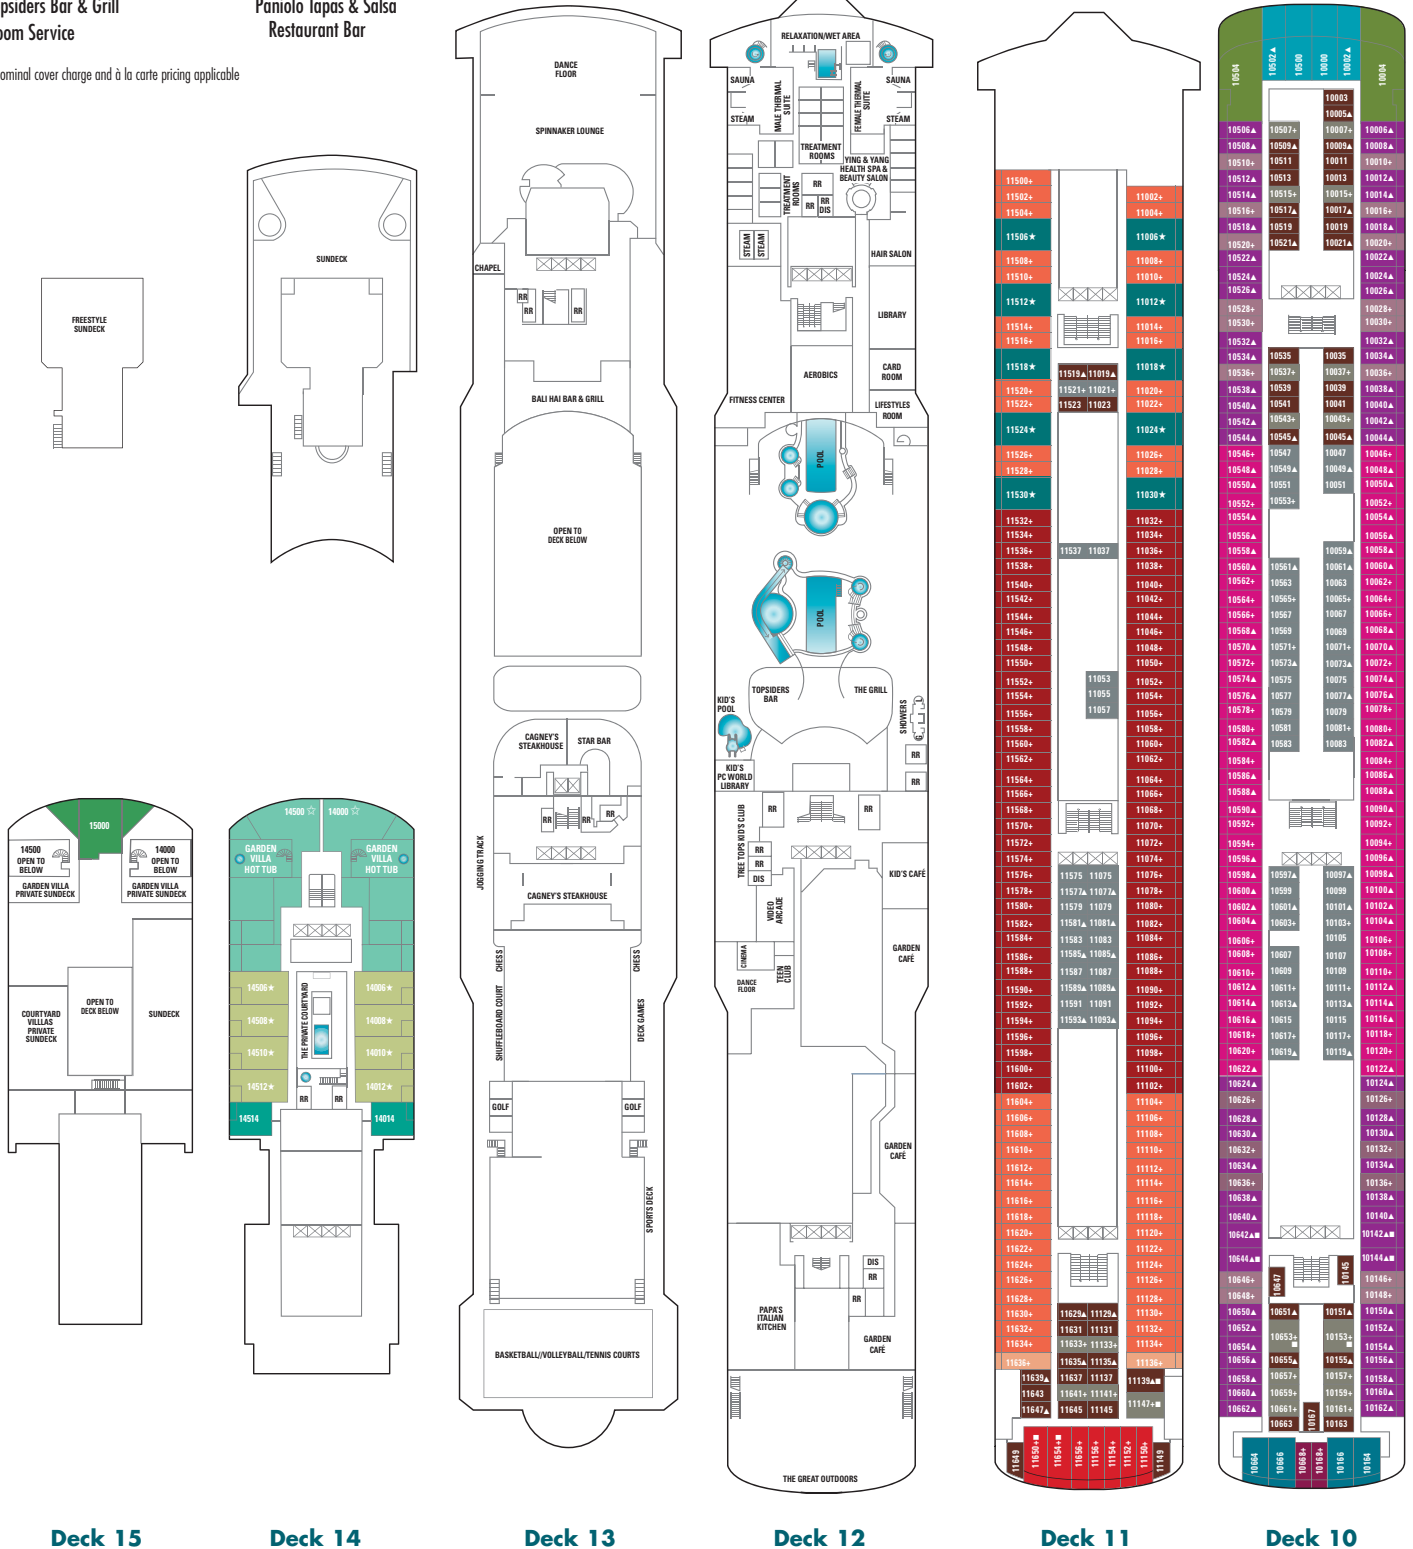

Drink - 13 Bars & Lounges

- Spinnaker Lounge
- Jade Club Casino Bar
- Medusa Lounge & Nightclub
- Tankards Beer & Whisky Bar
- Magnum's Champagne & Wine Bar
- Mixers Martini & Cocktail Bar
- Star Bar
- Atrium Bar
- Bali Hai Bar & Grill
- Topsiders Bar & Grill
- Great Outdoors Bar
- Sake Bar
- Paniolo Tapas & Salsa Restaurant Bar

Ship Facts

- Built: 2006
- Re-Christened: 2008
- Gross Tonnage: 93,000
- Overall Length: 965
- Beam: 105 feet
- Draft: 28 feet
- Engines: Diesel Electric
- Cruise Speed: 25 knots
- Guests: 2,402 (double occupancy)
- Crew: 1,076

*Nominal cover charge and à la carte pricing applicable

Suites & Penthouses

Balcony

Oceanview

Inside

S1 S2 S3 S4 S5 SC SE
SF M1 MA MB MX

B1 B2 B3 BA BB BC BD
BX

O1 OA OB OC OF OG OK

I1 IA IB IE IC ID
IF IX

Deck 9

Deck 8

Deck 7

Deck 6

Deck 5

Deck 4

Your Symbols Explained