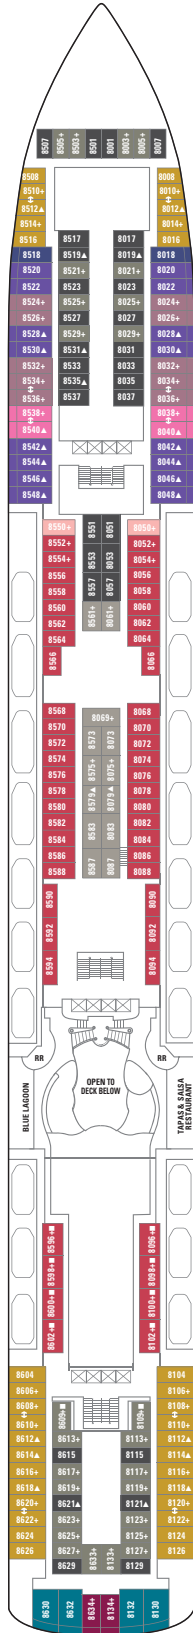

Ship Facts

- Built: 2006
- Re-Christened: 2008
- Gross Tonnage: 93,000
- Overall Length: 965
- Beam: 105 feet
- Draft: 28 feet
- Engines: Diesel Electric
- Cruise Speed: 25 knots
- Guests: 2,402 (double occupancy)
- Crew: 1,076

*Nominal cover charge and à la carte pricing applicable

Suites & Penthouses

Balcony

Oceanview

Inside

S1 S2 S3 S4 S5 SC SE
SF M1 MA MB MX

B1 B2 B3 BA BB BC BD
BX

O1 OA OB OC OF OG OK

I1 IA IB IE IC ID
IF IX

Deck 9

Deck 8

Deck 7

Deck 6

Deck 5

Deck 4

Your Symbols Explained

- Stateroom with facilities for the disabled (For information, contact NCL Reservations)
- ↔ Connecting staterooms
- ▲ Third person occupancy available
- ⬆ Third and/or fourth person occupancy available
- ★ Third, fourth and/or fifth person occupancy available
- ☆ Up to sixth person occupancy available
- ⊗ Elevator
- RR Restroom