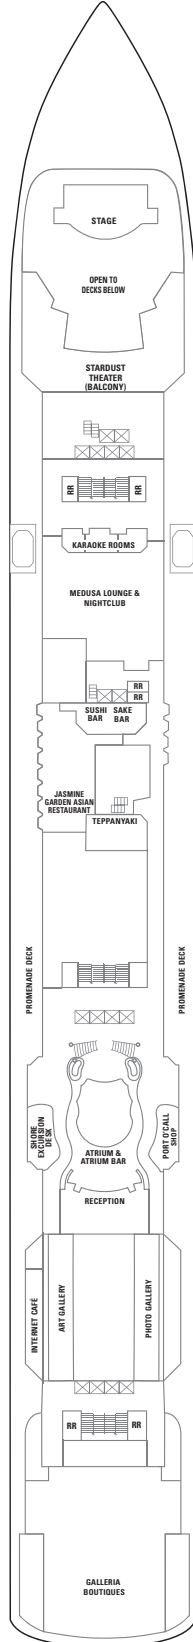

Ship Facts

- Built: 2006
- Re-Christened: 2008
- Gross Tonnage: 93,000
- Overall Length: 965
- Beam: 105 feet
- Draft: 28 feet
- Engines: Diesel Electric
- Cruise Speed: 25 knots
- Guests: 2,402 (double occupancy)
- Crew: 1,076

*Nominal cover charge and à la carte pricing applicable

Suites & Penthouses

Balcony

Oceanview

Inside

S1 S2 S3 S4 S5 SC SE
SF M1 MA MB MX

B1 B2 B3 BA BB BC BD
BX

O1 OA OB OC OF OG OK

I1 IA IB IE IC ID
IF IX

Deck 9

Deck 8

Deck 7

Deck 6

Deck 5

Deck 4

Your Symbols Explained