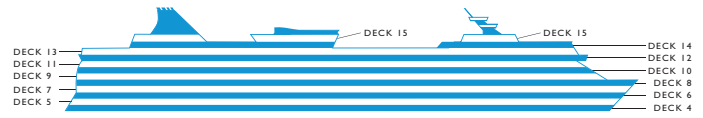

Norwegian Jade