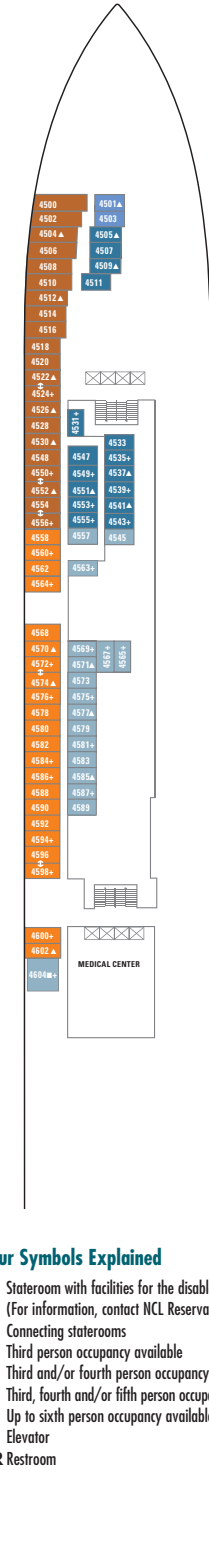

Ship Facts

- Built: 2006
- Re-Christened: 2008
- Gross Tonnage: 93,000
- Overall Length: 965
- Beam: 105 feet
- Draft: 28 feet
- Engines: Diesel Electric
- Cruise Speed: 25 knots
- Guests: 2,402 (double occupancy)
- Crew: 1,076

*Nominal cover charge and à la carte pricing applicable

Suites & Penthouses

Balcony

Oceanview

Inside

S1 S2 S3 S4 S5 SC SE
SF M1 MA MB MX

B1 B2 B3 BA BB BC BD
BX

O1 OA OB OC OF OG OK

I1 IA IB IE IC ID
IF IX

Deck 9

Deck 8

Deck 7

Deck 6

Deck 5

Deck 4

Your Symbols Explained

- Stateroom with facilities for the disabled (For information, contact NCL Reservations)
- ↔ Connecting staterooms
- ▲ Third person occupancy available
- ⬆ Third and/or fourth person occupancy available
- ★ Third, fourth and/or fifth person occupancy available
- ☆ Up to sixth person occupancy available
- ⊗ Elevator
- RR Restroom