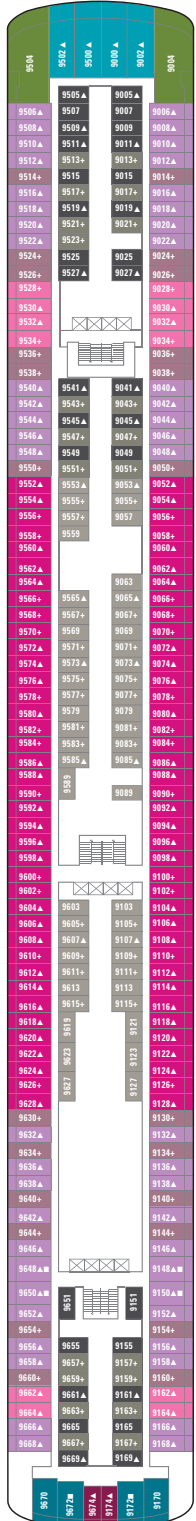

Ship Facts

- Built: 2006
- Re-Christened: 2008
- Gross Tonnage: 93,000
- Overall Length: 965
- Beam: 105 feet
- Draft: 28 feet
- Engines: Diesel Electric
- Cruise Speed: 25 knots
- Guests: 2,402 (double occupancy)
- Crew: 1,076

*Nominal cover charge and à la carte pricing applicable

Suites & Penthouses

Balcony

Oceanview

Inside

S1 S2 S3 S4 S5 SC SE
SF M1 MA MB MX

B1 B2 B3 BA BB BC BD
BX

O1 OA OB OC OF OG OK

I1 IA IB IE IC ID
IF IX

Deck 9

Deck 8

Deck 7

Deck 6

Deck 5

Deck 4

Your Symbols Explained

- Stateroom with facilities for the disabled (For information, contact NCL Reservations)
- ↔ Connecting staterooms
- ▲ Third person occupancy available
- ⬆ Third and/or fourth person occupancy available
- ★ Third, fourth and/or fifth person occupancy available
- ☆ Up to sixth person occupancy available
- ⊗ Elevator
- RR Restroom