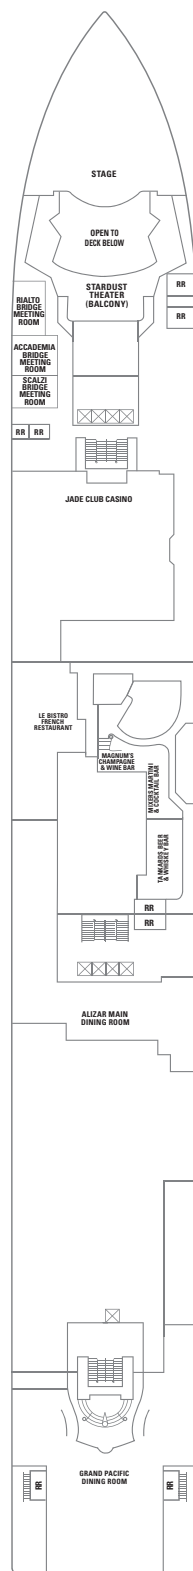

Ship Facts

- Built: 2006
- Re-Christened: 2008
- Gross Tonnage: 93,000
- Overall Length: 965
- Beam: 105 feet
- Draft: 28 feet
- Engines: Diesel Electric
- Cruise Speed: 25 knots
- Guests: 2,402 (double occupancy)
- Crew: 1,076

*Nominal cover charge and à la carte pricing applicable

Suites & Penthouses

Balcony

Oceanview

Inside

S1 S2 S3 S4 S5 SC SE
SF M1 MA MB MX

B1 B2 B3 BA BB BC BD
BX

O1 OA OB OC OF OG OK

I1 IA IB IE IC ID
IF IX

Deck 9

Deck 8

Deck 7

Deck 6

Deck 5

Deck 4

Your Symbols Explained

- Stateroom with facilities for the disabled (For information, contact NCL Reservations)
- ↔ Connecting staterooms
- ▲ Third person occupancy available
- ⬆ Third and/or fourth person occupancy available
- ★ Third, fourth and/or fifth person occupancy available
- ☆ Up to sixth person occupancy available
- ⊗ Elevator
- RR Restroom